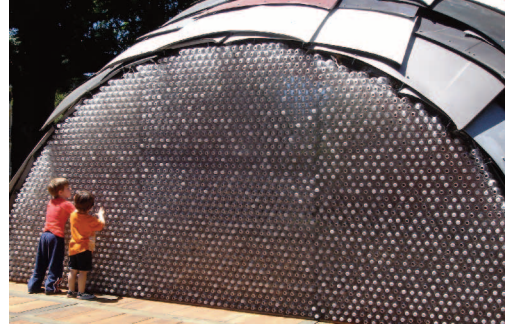

1 Estudio Teddy Cruz (Installation Photograph)
60 linear mile section, San Diego/Tijuana, 2008
Photo credit: Whitney Cox

4 Rebar
Panhandle Bandshell Flyout
San Francisco, California, 2008

2 The Edible Schoolyard/Yale Sustainable Food Project
Model Schoolyard Garden (Installation Photograph)
Photo credit: Matthew Sussman

5 Rural Studio at Auburn University
Hale County Animal Shelter
(image courtesy of Timothy Hursley),
Alabama, 2006

3 Jonathan Kirschenfeld Associates
The Floating Pool, Opening Reception,
Brooklyn, July 2007